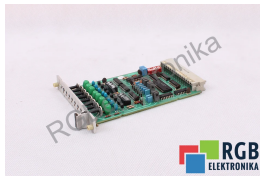

EBE 211 EBE211 211-03/1E TIMER MODULE ADJUSTABLE KLOCKNER MOELLER

Used KLOCKNER MOELLER EBE 211
 Tested and cleaned.
 24 months guarantee
 Dedicated courier
 Delivery across Europe even in 24h

TECHNICAL DATA

MANUFACTURER	KLOCKNER MOELLER
MODEL	EBE 211
CATEGORY	CPU Modules
WEIGHT [KG]	1.0
HEIGHT [CM]	3.0
LENGHT [CM]	14.0
WIDTH [CM]	21.0

24/7 SUPPORT AVAILABLE
[+48 71 750 09 78](tel:+48717500978)

WRITE TO US
info@rgbelektronika.pl

PRODUCTS FROM THE RGB ELEKTRONIKA OFFER:

HIGHEST QUALITY

Each product undergoes a specialized assessment, based on which we select the best quality equipment to guarantee their trouble-free operation. Thanks to this, you can be sure that the KLOCKNER MOELLER **EBE 211** device has been prepared with the greatest care.